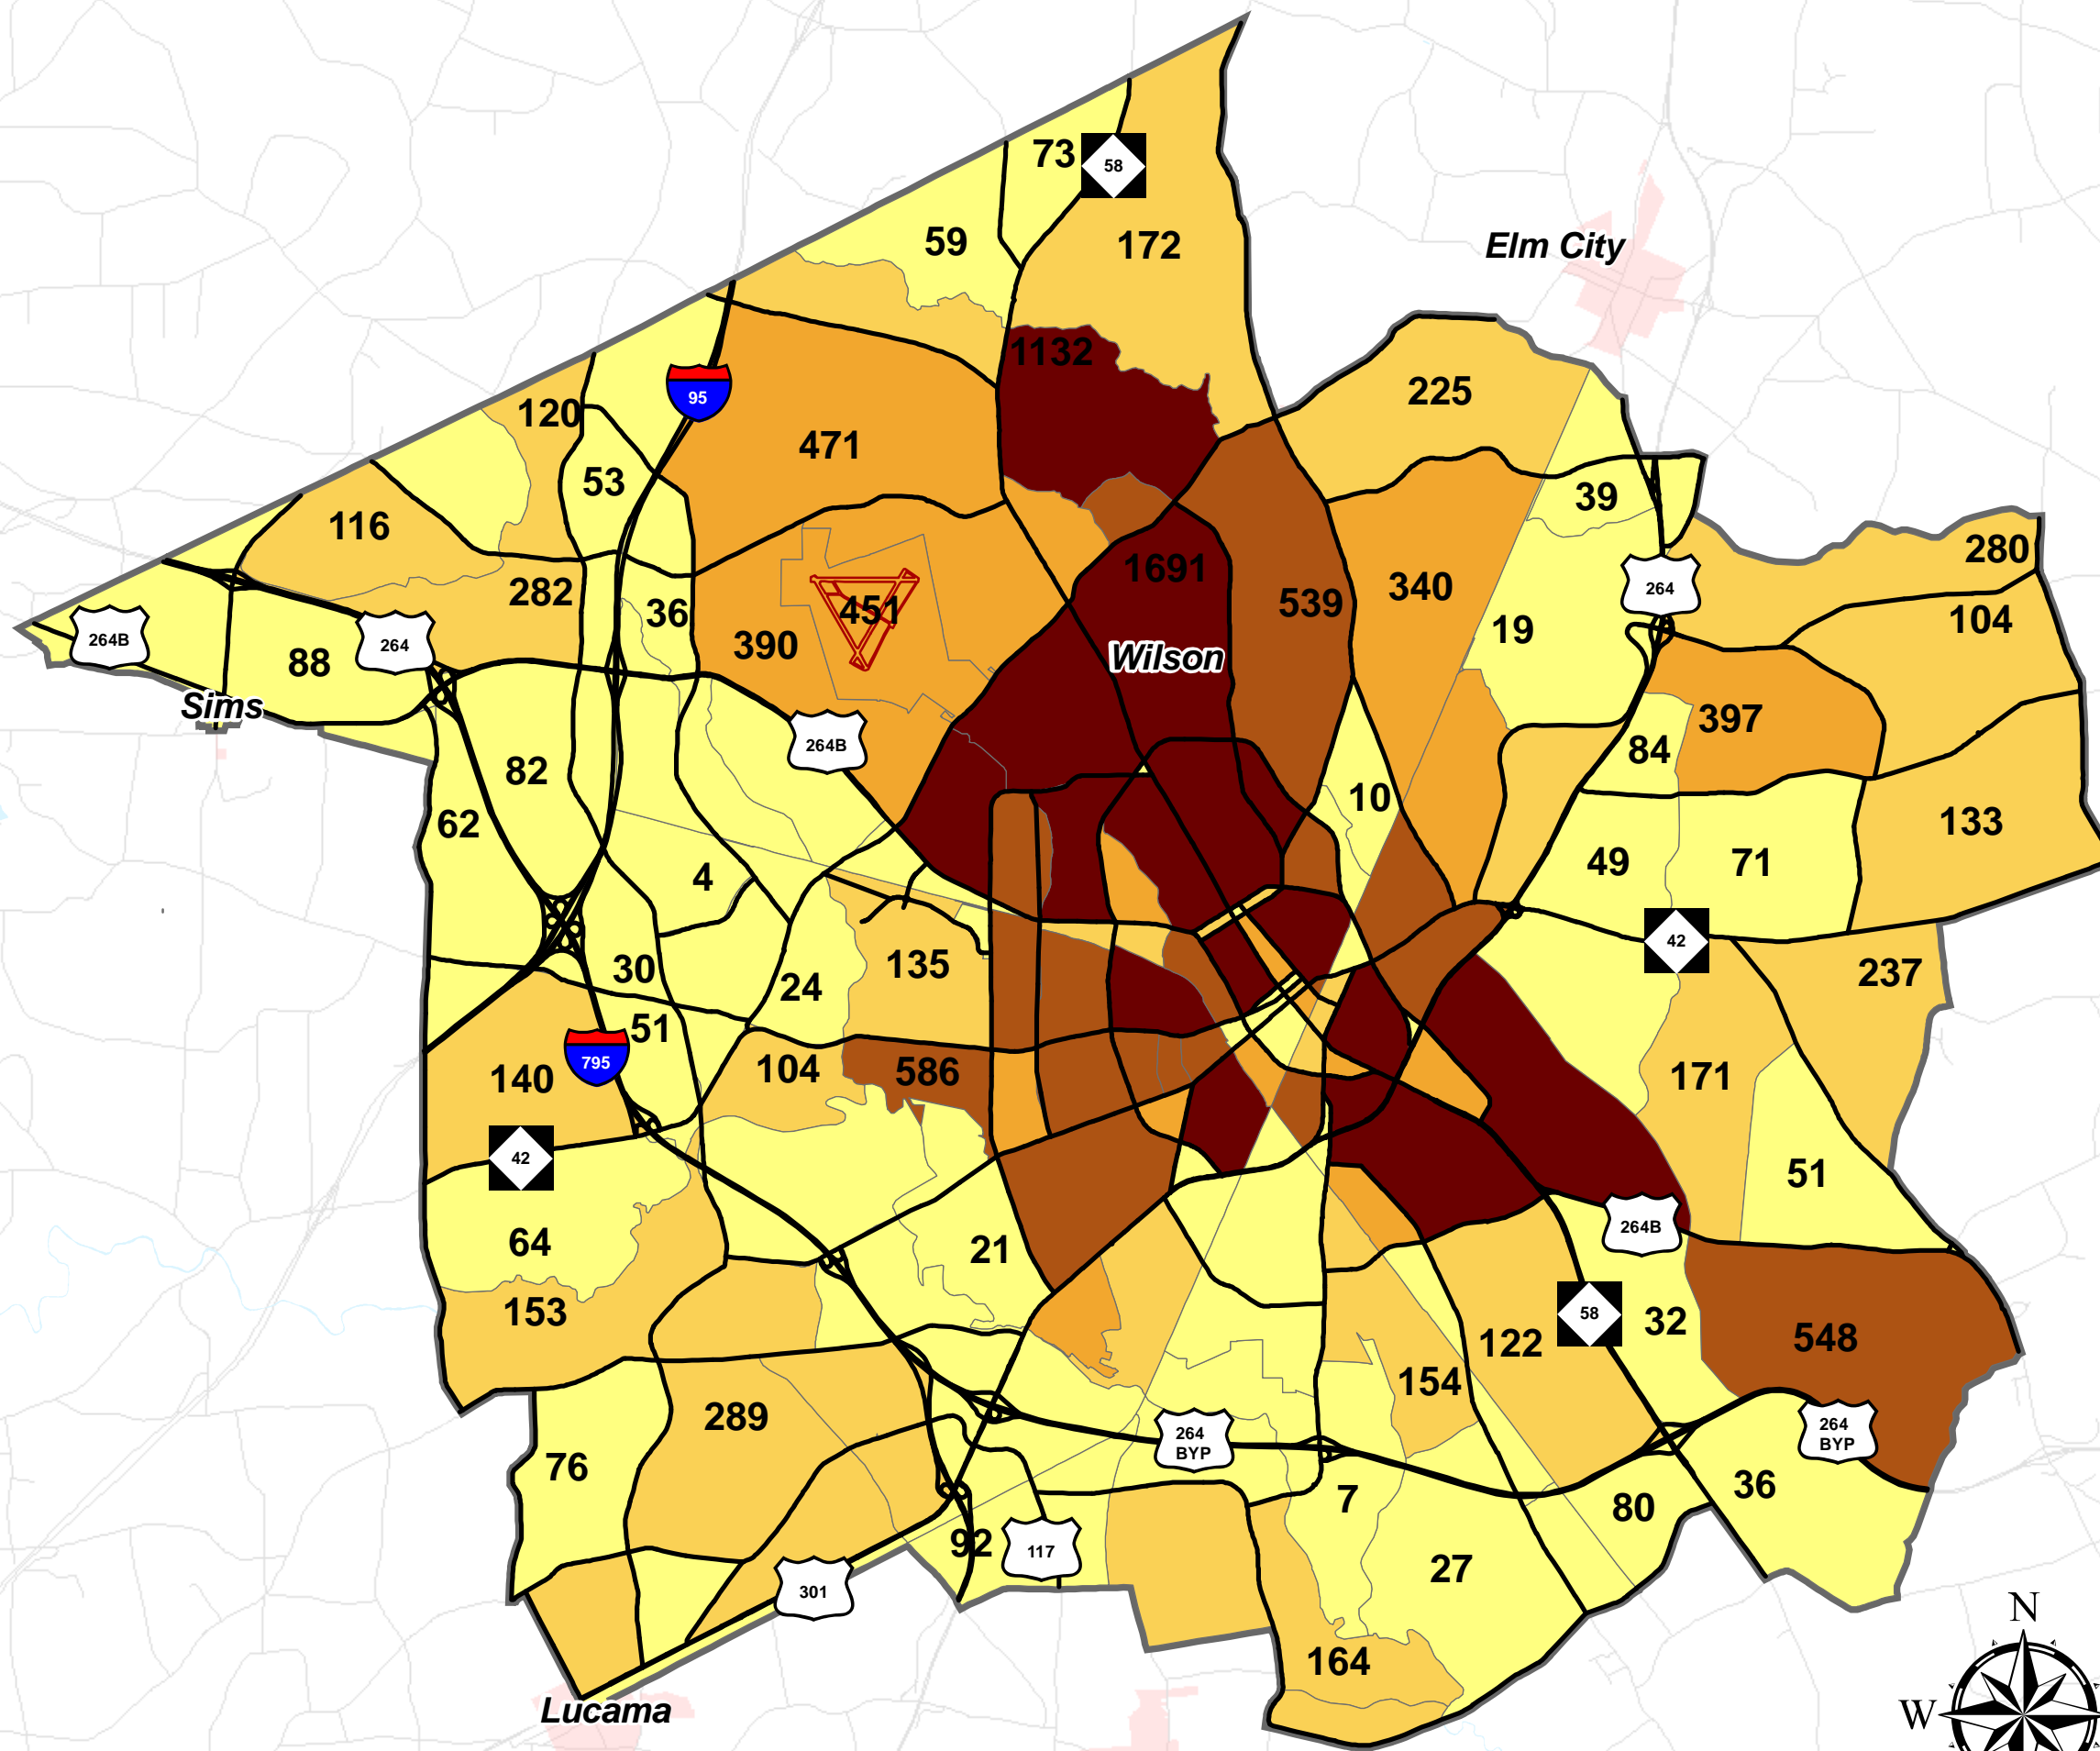

Population per TAZ Legend

Total Population/TAZ

- 0 - 100
- 101 - 300
- 301 - 500
- 501 - 1000
- 1001 - 3432
- Municipal Boundaries
- City of Wilson Model Boundary
- City of Wilson Model Network
- County Roads
- Airport

WILSON COUNTY
November 12, 2009

Refer to CTP document for more details