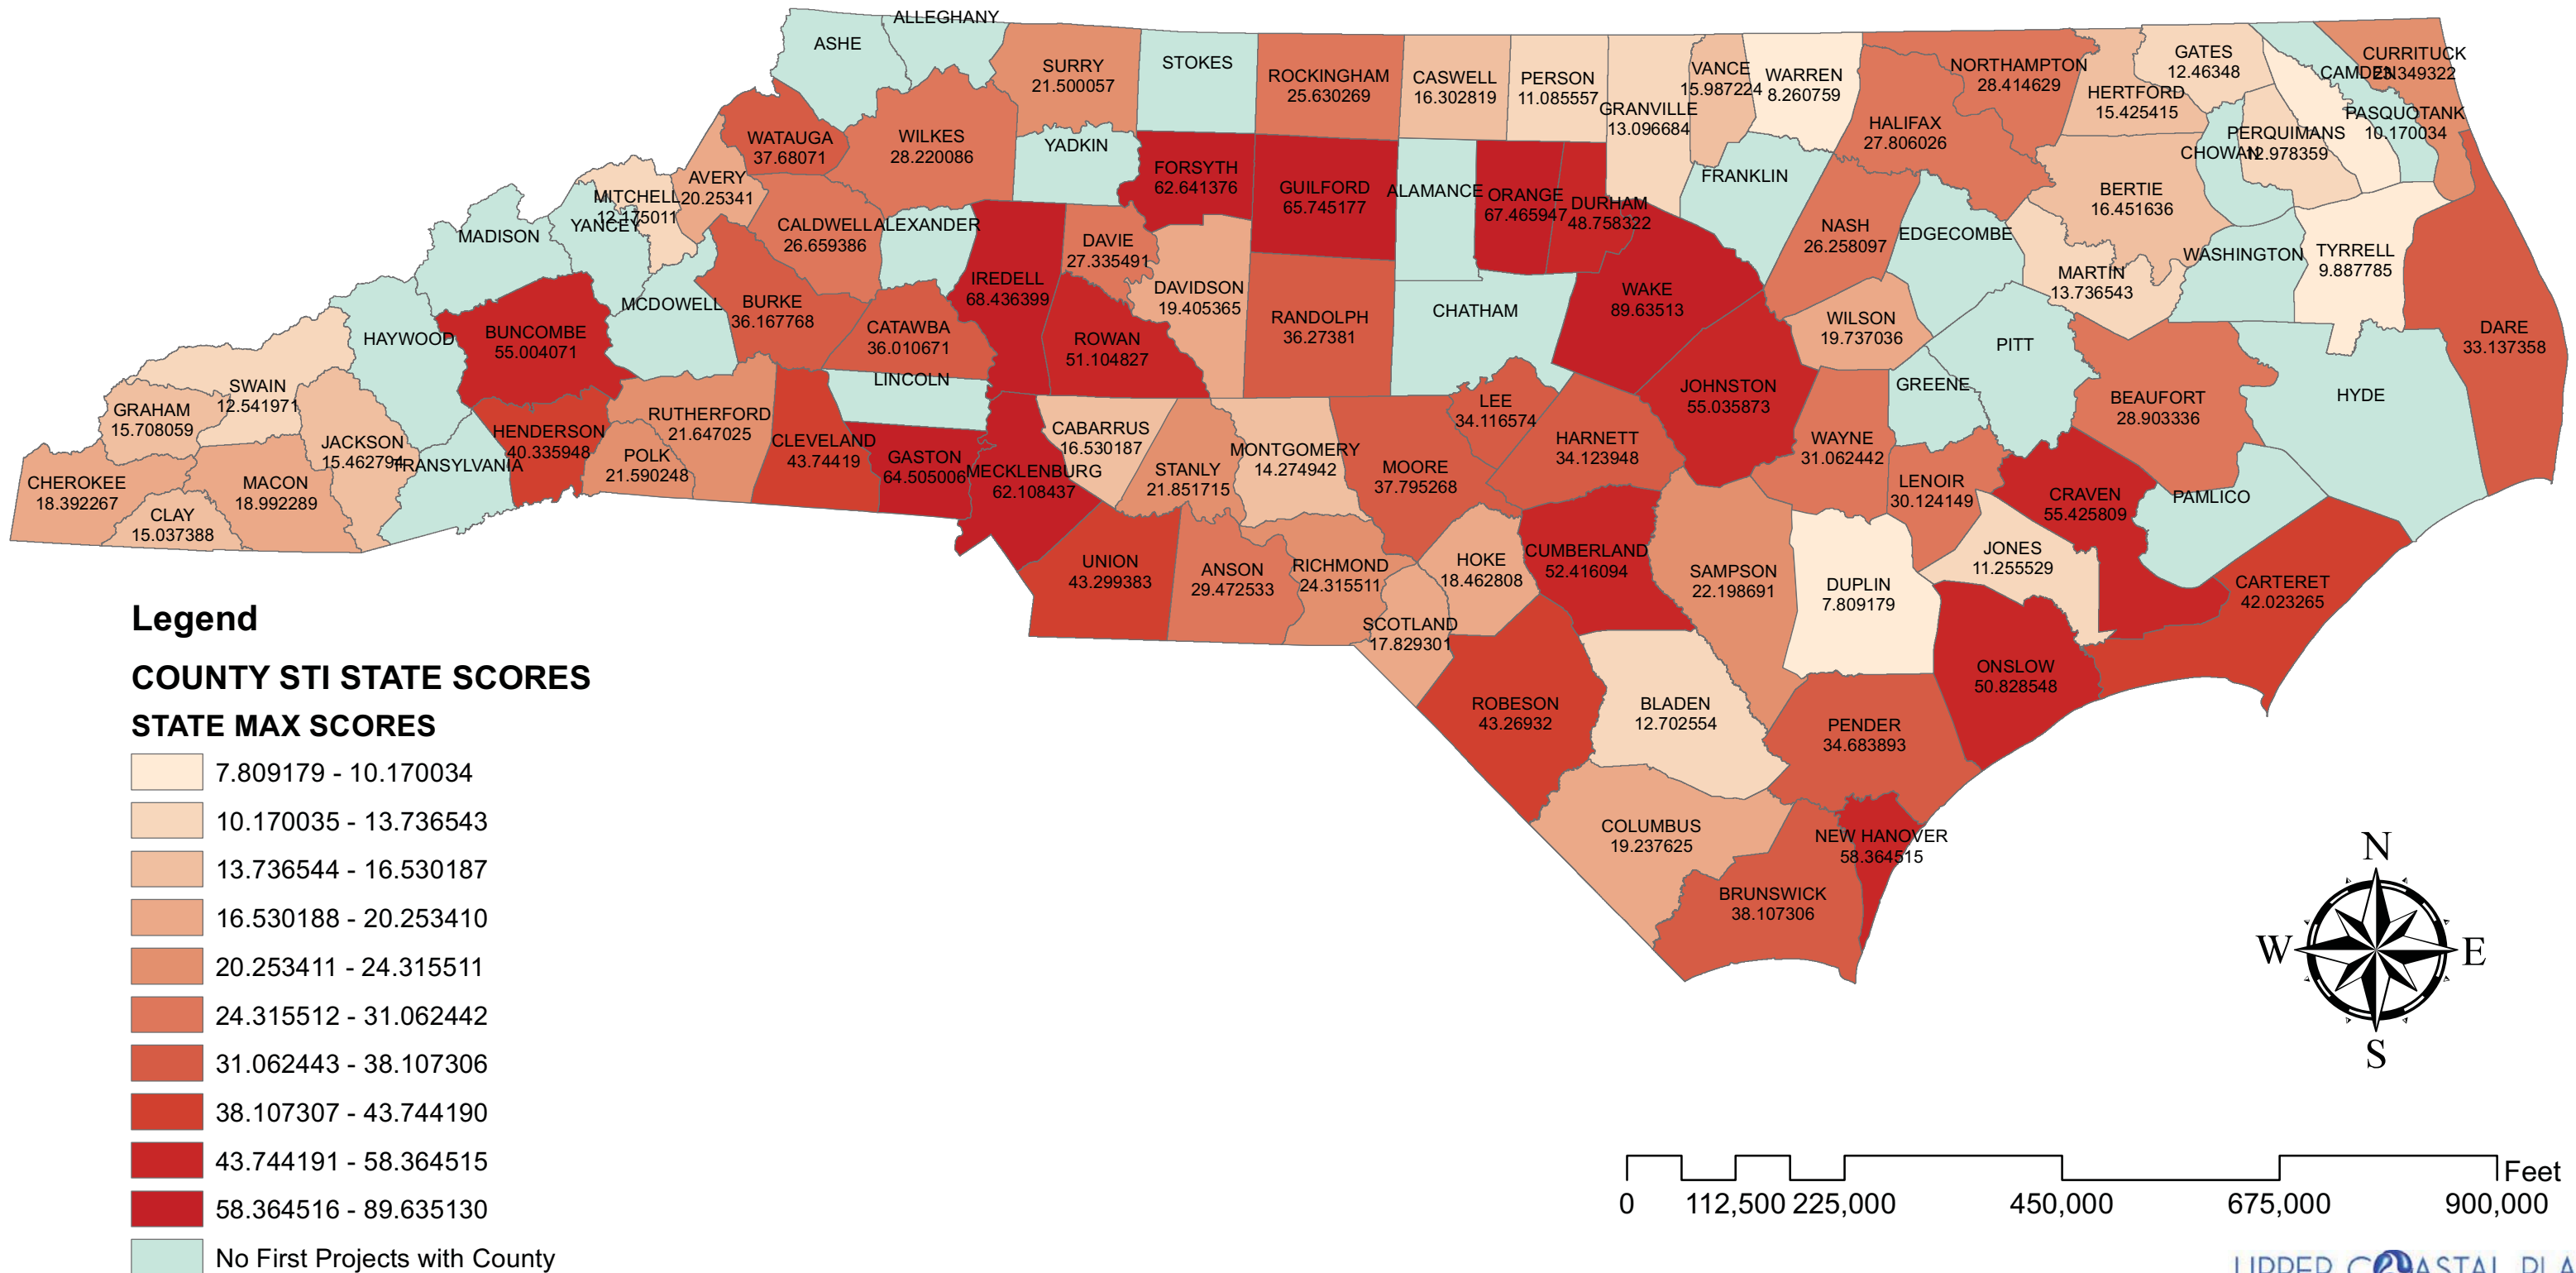

NCDOT Strategic Transportation Investments PRELIMINARY Scores

STI HIGHEST STATE PROJECT SCORE PER MPO/RPO

NOTE: SCORES DO NOT INCLUDE NEW PROJECTS AND ARE PRELIMINARY April 11, 2014